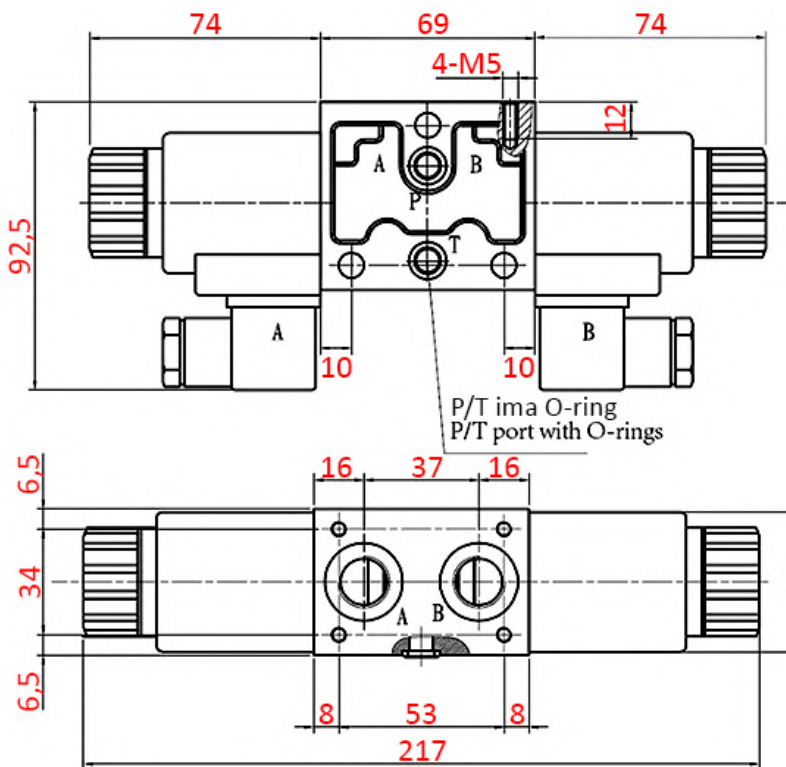

## [mm]

P/T ima O-ring  
P/T port with O-rings

Šifra / Code		13472
Max. Pretok / Max. Flow	[l/min]	40
Max. Tlak / Max. Pressure	[bar]	310
Tuljava 12V DC; 30W / Coil 12V DC; 30W	[A]	2,5
Tuljava 24V DC; 30W / Coil 24V DC; 30W	[A]	1,25
Tuljava 230V AC; 30W / Coil 230V AC; 30W	[A]	0,13
Navoj / Thread	["]	3/8"