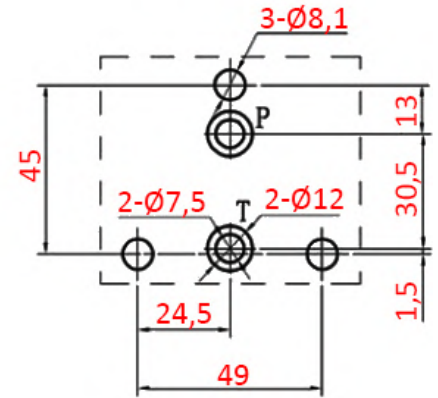

## [mm]

P/T ima O-ring  
P/T port with O-rings

Šifra / Code		13472
Max. Pretok / Max. Flow	[l/min]	40
Max. Tlak / Max. Pressure	[bar]	310
Tuljava 12V DC; 30W / Coil 12V DC; 30W	[A]	2,5
Tuljava 24V DC; 30W / Coil 24V DC; 30W	[A]	1,25
Tuljava 230V AC; 30W / Coil 230V AC; 30W	[A]	0,13
Navoj / Thread	["]	3/8"