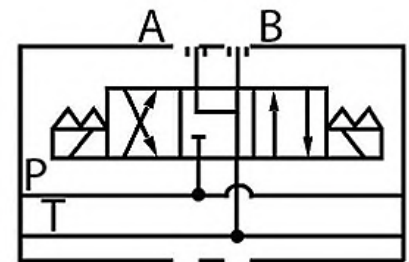

## [mm]

P/T ima O-ring  
P/T port with O-rings

Šifra / Code		13472
Max. Pretok / Max. Flow	[l/min]	40
Max. Tlak / Max. Pressure	[bar]	310
Tuljava 12V DC; 30W / Coil 12V DC; 30W	[A]	2,5
Tuljava 24V DC; 30W / Coil 24V DC; 30W	[A]	1,25
Tuljava 230V AC; 30W / Coil 230V AC; 30W	[A]	0,13
Navoj / Thread	["]	3/8"